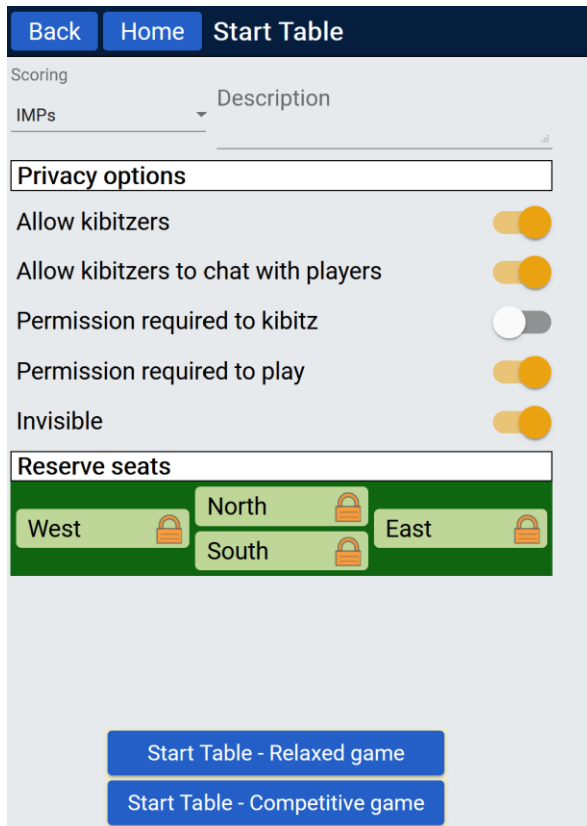

BRIDGE - log in to the BBO bridge game here: <https://www.bridgebase.com>

- Click (left click) on the Login/Register in the upper right hand corner and then put in your UserName and Password information and Click Login
- Click on “Casual” in this part of the BBO screen that

- Now you have lots of options

- For setting up your own private 4-person table, click “Start a table”

- 
- Make sure “Permission required to play” is clicked and then reserve the seats for the other players (when the other players log in they should be asked if they would like to join the game.)
- Click on North and put in a Bridge Base Online username for one of your players; do the same for the other 3 players in the other 3 seats
- Then click on “Start Table - Relaxed game” and the others should be allowed to join
- Once all 4 of you are logged in the cards will be dealt